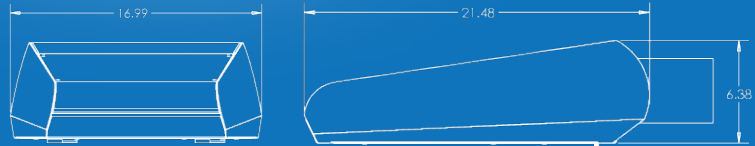

LIGHT

LED: Recessed LEDs, Luxeon M Series by Lumileds
Optics: Star Power reflector system
Reflectors: Type 1, 2, 3, 4, 5 and Tennis (TT)
Watts: 54-594 Watts
Kelvin: 3000, 4000, or 5000

Housing: Aluminum
Finish: 5 Millimeters Powder Coat

VUE-1

+ PERFORMANCE

PHOTOMETRICS / APPLICATIONS

PHOTOMETRIC FILE NAME:
VUE-2-T4-96L-1-50K.IES

DESCRIPTIVE INFORMATION
(From Photometric File):
NLS LIGHTING LLC
VUE-2-T4-96L-1-50K-
27"L. X 21"W. X 6"H. LED
LUMINAIRE
ALUMINUM REFLECTOR WITH
A CLEAR LENS

TEMPLATE SPECIFICATION

Horizontal Footcandles
Scale: 1 Inch = 30 Ft.
Light Loss Factor = 1.00
Lumens Per Lamp = N.A.
(absolute photometry)
Luminaire Lumens = 17806
Mounting Height = 25.00 Ft
Maximum Calculated Value = 11.36 Fc
Arrangement: Single