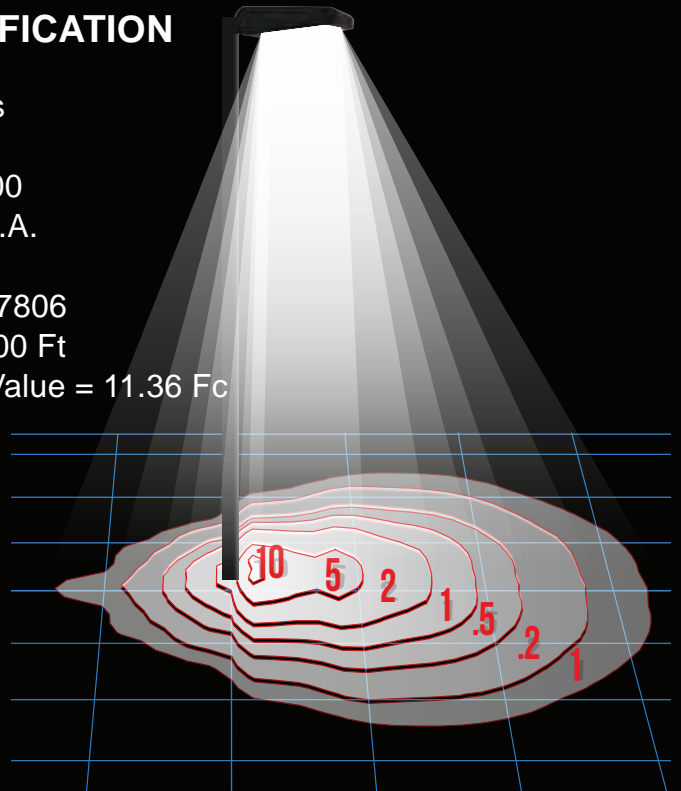

LIGHT

LED: Recessed LEDs, Luxeon M Series by Lumileds
Optics: Star Power reflector system
Reflectors: Type 1, 2, 3, 4, 5 and Tennis (TT)
Watts: 54-594 Watts
Kelvin: 3000, 4000, or 5000

Housing: Aluminum
Finish: 5 Millimeters Powder Coat

VUE-1

VUE-2

VUE-3

+ PERFORMANCE

PHOTOMETRICS / APPLICATIONS

PHOTOMETRIC FILE NAME:
VUE-2-T4-96L-1-50K.IES

DESCRIPTIVE INFORMATION
(From Photometric File):
NLS LIGHTING LLC
VUE-2-T4-96L-1-50K-
27"L. X 21"W. X 6"H. LED
LUMINAIRE
ALUMINUM REFLECTOR WITH
A CLEAR LENS

TEMPLATE SPECIFICATION

Horizontal Footcandles
Scale: 1 Inch = 30 Ft.
Light Loss Factor = 1.00
Lumens Per Lamp = N.A.
(absolute photometry)
Luminaire Lumens = 17806
Mounting Height = 25.00 Ft
Maximum Calculated Value = 11.36 Fc
Arrangement: Single