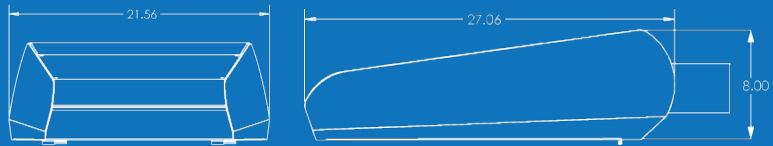

LIGHT

LED: Recessed LEDs, Luxeon M Series by Lumileds
Optics: Star Power reflector system
Reflectors: Type 1, 2, 3, 4, 5 and Tennis (TT)
Watts: 54-594 Watts
Kelvin: 3000, 4000, or 5000

Housing: Aluminum
Finish: 5 Millimeters Powder Coat

VUE-2

+ PERFORMANCE

PHOTOMETRICS / APPLICATIONS

PHOTOMETRIC FILE NAME:
VUE-2-T4-96L-1-50K.IES

DESCRIPTIVE INFORMATION
(From Photometric File):
NLS LIGHTING LLC
VUE-2-T4-96L-1-50K-
27"L. X 21"W. X 6"H. LED
LUMINAIRE
ALUMINUM REFLECTOR WITH
A CLEAR LENS

TEMPLATE SPECIFICATION

Horizontal Footcandles
Scale: 1 Inch = 30 Ft.
Light Loss Factor = 1.00
Lumens Per Lamp = N.A.
(absolute photometry)
Luminaire Lumens = 17806
Mounting Height = 25.00 Ft
Maximum Calculated Value = 11.36 Fc
Arrangement: Single