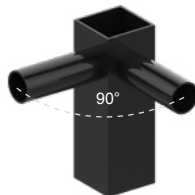

Our Slip Fit Arms are constructed of square or round steel tubing (11G) with 2-3/8" OD horizontal tenons. Each adaptor is secured with 3/8" stainless steel Allen Sets Screws and use black plastic snap-in end caps. They are easy to install by

slipping over any existing pole or tenon. Slip Fit Arms feature a very low EPA and are available up to 24" in length. Consult with factory for a custom configurations.

Single
SSFA-SGL

Double 90°
SSFA-D90

Double 180°
SSFA-D180

Triple 90°
SSFA-T90

Quad
SSFA-QD

Single
RSFA-SGL

Double 90°
RSFA-D90

Double 180°
RSFA-D180

Triple 90°
RSFA-T90

Triple 120°
RSFA-T120

Quad
RSFA-QD

Project Name:

Type:

SLIP FIT ARMS SQUARE ORDERING GUIDE

Cat#	Tenon Length	Pole Diameter	Color
Square Slip Fit Arm Single (SSFA-SGL)	9" (9) ❶	4" SQ (4S)	Bronze Textured (BRZ)
Square Slip Fit Arm Double 90° (SSFA-D90)	18" (18) ❷	5" SQ (5S)	White Textured (WHT)
Square Slip Fit Arm Double 180° (SSFA-D180)	24" (24) ❸	5-1/2" SQ (512S)	Smooth White Gloss (SWT)
Square Slip Fit Arm Triple 90° (SSFA-T90)			Silver Metallic (SVR)
Square Slip Fit Arm Quad (SSFA-QD)			Black Textured (BLK)
			Smooth Black Gloss (SBK)
			Graphite Textured (GPH)
			Grey Textured (GRY)
			Green Textured (GRN)
			Hunter Green Textured (HGN)
			Custom (CS)