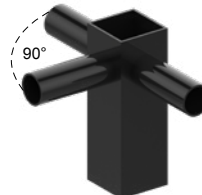

Our Slip Fit Arms are constructed of square or round steel tubing (11G) with 2-3/8" OD horizontal tenons. Each adaptor is secured with 3/8" stainless steel Allen Sets Screws and use black plastic snap-in end caps. They are easy to install by

slipping over any existing pole or tenon. Slip Fit Arms feature a very low EPA and are available up to 24" in length. Consult with factory for a custom configurations.

Single
SSFA-SGL

Double 90°
SSFA-D90

Double 180°
SSFA-D180

Triple 90°
SSFA-T90

Quad
SSFA-QD

Single
RSFA-SGL

Double 90°
RSFA-D90

Double 180°
RSFA-D180

Triple 90°
RSFA-T90

Triple 120°
RSFA-T120

Quad
RSFA-QD

Project Name:

Type:

SLIP FIT ARMS SQUARE ORDERING GUIDE

Cat#	Tenon Length	Pole Diameter	Color
Square Slip Fit Arm Single (SSFA-SGL)	9" (9) ❶	4" SQ (4S)	Bronze Textured (BRZ)
Square Slip Fit Arm Double 90° (SSFA-D90)	18" (18) ❷	5" SQ (5S)	White Textured (WHT)
Square Slip Fit Arm Double 180° (SSFA-D180)	24" (24) ❸	5-1/2" SQ (512S)	Smooth White Gloss (SWT)
Square Slip Fit Arm Triple 90° (SSFA-T90)			Silver Metallic (SVR)
Square Slip Fit Arm Quad (SSFA-QD)			Black Textured (BLK)
			Smooth Black Gloss (SBK)
			Graphite Textured (GPH)
			Grey Textured (GRY)
			Green Textured (GRN)
			Hunter Green Textured (HGN)
			Custom (CS)