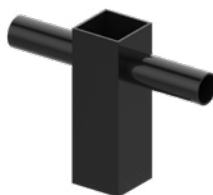

Our Slip Fit Arms are constructed of square or round steel tubing (11G) with 2-3/8" OD horizontal tenons. Each adaptor is secured with 3/8" stainless steel Allen Sets Screws and use black plastic snap-in end caps. They are easy to install by

slipping over any existing pole or tenon. Slip Fit Arms feature a very low EPA and are available up to 24" in length. Consult with factory for a custom configurations.

Single
SSFA-SGL

Double 90°
SSFA-D90

Double 180°
SSFA-D180

Triple 90°
SSFA-T90

Quad
SSFA-QD

Single
RSFA-SGL

Double 90°
RSFA-D90

Double 180°
RSFA-D180

Triple 90°
RSFA-T90

Triple 120°
RSFA-T120

Quad
RSFA-QD

Project Name:

Type:

SLIP FIT ARMS SQUARE ORDERING GUIDE

Cat#	Tenon Length	Pole Diameter	Color
Square Slip Fit Arm Single (SSFA-SGL)	9" (9) ❶	4" SQ (4S)	Bronze Textured (BRZ)
Square Slip Fit Arm Double 90° (SSFA-D90)	18" (18) ❷	5" SQ (5S)	White Textured (WHT)
Square Slip Fit Arm Double 180° (SSFA-D180)	24" (24) ❸	5-1/2" SQ (512S)	Smooth White Gloss (SWT)
Square Slip Fit Arm Triple 90° (SSFA-T90)			Silver Metallic (SVR)
Square Slip Fit Arm Quad (SSFA-QD)			Black Textured (BLK)
			Smooth Black Gloss (SBK)
			Graphite Textured (GPH)
			Grey Textured (GRY)
			Green Textured (GRN)
			Hunter Green Textured (HGN)
			Custom (CS)