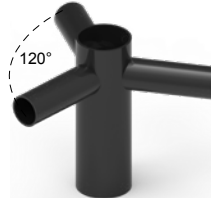

Our Slip Fit Arms are constructed of square or round steel tubing (11G) with 2-3/8" OD horizontal tenons. Each adaptor is secured with 3/8" stainless steel Allen Sets Screws and use black plastic snap-in end caps. They are easy to install by

slipping over any existing pole or tenon. Slip Fit Arms feature a very low EPA and are available up to 24" in length. Consult with factory for a custom configurations.

Single
SSFA-SGL

Double 90°
SSFA-D90

Double 180°
SSFA-D180

Triple 90°
SSFA-T90

Quad
SSFA-QD

Single
RSFA-SGL

Double 90°
RSFA-D90

Double 180°
RSFA-D180

Triple 90°
RSFA-T90

Triple 120°
RSFA-T120

Quad
RSFA-QD

Project Name:

Type:

SLIP FIT ARMS SQUARE ORDERING GUIDE

Cat#	Tenon Length	Pole Diameter	Color
Square Slip Fit Arm Single (SSFA-SGL)	9" (9) ❶	4" SQ (4S)	Bronze Textured (BRZ)
Square Slip Fit Arm Double 90° (SSFA-D90)	18" (18) ❷	5" SQ (5S)	White Textured (WHT)
Square Slip Fit Arm Double 180° (SSFA-D180)	24" (24) ❸	5-1/2" SQ (512S)	Smooth White Gloss (SWT)
Square Slip Fit Arm Triple 90° (SSFA-T90)			Silver Metallic (SVR)
Square Slip Fit Arm Quad (SSFA-QD)			Black Textured (BLK)
			Smooth Black Gloss (SBK)
			Graphite Textured (GPH)
			Grey Textured (GRY)
			Green Textured (GRN)
			Hunter Green Textured (HGN)
			Custom (CS)