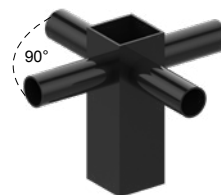

Our Slip Fit Arms are constructed of square or round steel tubing (11G) with 2-3/8" OD horizontal tenons. Each adaptor is secured with 3/8" stainless steel Allen Sets Screws and use black plastic snap-in end caps. They are easy to install by

slipping over any existing pole or tenon. Slip Fit Arms feature a very low EPA and are available up to 24" in length. Consult with factory for a custom configurations.

Single
SSFA-SGL

Double 90°
SSFA-D90

Double 180°
SSFA-D180

Triple 90°
SSFA-T90

Quad
SSFA-QD

Single
RSFA-SGL

Double 90°
RSFA-D90

Double 180°
RSFA-D180

Triple 90°
RSFA-T90

Triple 120°
RSFA-T120

Quad
RSFA-QD

Project Name:

Type:

SLIP FIT ARMS SQUARE ORDERING GUIDE

Cat#	Tenon Length	Pole Diameter	Color
Square Slip Fit Arm Single (SSFA-SGL)	9" (9) ❶	4" SQ (4S)	Bronze Textured (BRZ)
Square Slip Fit Arm Double 90° (SSFA-D90)	18" (18) ❷	5" SQ (5S)	White Textured (WHT)
Square Slip Fit Arm Double 180° (SSFA-D180)	24" (24) ❸	5-1/2" SQ (512S)	Smooth White Gloss (SWT)
Square Slip Fit Arm Triple 90° (SSFA-T90)			Silver Metallic (SVR)
Square Slip Fit Arm Quad (SSFA-QD)			Black Textured (BLK)
			Smooth Black Gloss (SBK)
			Graphite Textured (GPH)
			Grey Textured (GRY)
			Green Textured (GRN)
			Hunter Green Textured (HGN)
			Custom (CS)