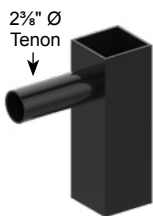

Our Slip Fit Arms are constructed of square or round steel tubing (11G) with 2-3/8" OD horizontal tenons. Each adaptor is secured with 3/8" stainless steel Allen Sets Screws and use black plastic snap-in end caps. They are easy to install by

slipping over any existing pole or tenon. Slip Fit Arms feature a very low EPA and are available up to 24" in length. Consult with factory for a custom configurations.

Single
SSFA-SGL

Double 90°
SSFA-D90

Double 180°
SSFA-D180

Triple 90°
SSFA-T90

Quad
SSFA-QD

Single
RSFA-SGL

Double 90°
RSFA-D90

Double 180°
RSFA-D180

Triple 90°
RSFA-T90

Triple 120°
RSFA-T120

Quad
RSFA-QD

Project Name:

Type:

SLIP FIT ARMS SQUARE ORDERING GUIDE

Cat#	Tenon Length	Pole Diameter	Color
Square Slip Fit Arm Single (SSFA-SGL)	9" (9) ❶	4" SQ (4S)	Bronze Textured (BRZ)
Square Slip Fit Arm Double 90° (SSFA-D90)	18" (18) ❷	5" SQ (5S)	White Textured (WHT)
Square Slip Fit Arm Double 180° (SSFA-D180)	24" (24) ❸	5-1/2" SQ (512S)	Smooth White Gloss (SWT)
Square Slip Fit Arm Triple 90° (SSFA-T90)			Silver Metallic (SVR)
Square Slip Fit Arm Quad (SSFA-QD)			Black Textured (BLK)
			Smooth Black Gloss (SBK)
			Graphite Textured (GPH)
			Grey Textured (GRY)
			Green Textured (GRN)
			Hunter Green Textured (HGN)
			Custom (CS)