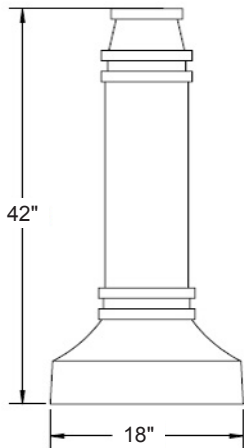

**DPB Category:** Roadway, Residential, or Commercial projects.

**Base Material:** Two-piece decorative cast aluminum base. Marine grade copper free aluminum base. Base plate in 9" or 12" SQ. Measures 42" tall x 18.63" OD wide.

**Finish:** 5 mils rich textured powder coat finish. Custom color match, including Patina Verde and Weathered Brown.

**Compatible Poles:** Round Straight Steel (**RSSP**) or Round Straight Aluminum (**RSAP**) poles in 4" or 5" OD in 7 or 11 gauge. Consult factory for fluted options.

## DPB-900 ORDERING GUIDE

Cat#	Pole Dimension	Color
Decorative Pole Base 900 <b>(DPB-900)</b>	4" Round <b>(4R)</b>	Bronze Textured <b>(BRZ)</b>
	5" Round <b>(5R)</b>	White Textured <b>(WHT)</b>
		Smooth White Gloss <b>(SWT)</b>
		Silver Metallic <b>(SVR)</b>
		Black Textured <b>(BLK)</b>
		Smooth Black Gloss <b>(SBK)</b>
		Graphite Textured <b>(GPH)</b>
		Grey Textured <b>(GRY)</b>
		Green Textured <b>(GRN)</b>
		Hunter Green Textured <b>(HGN)</b>
		Custom <b>(CS)</b>