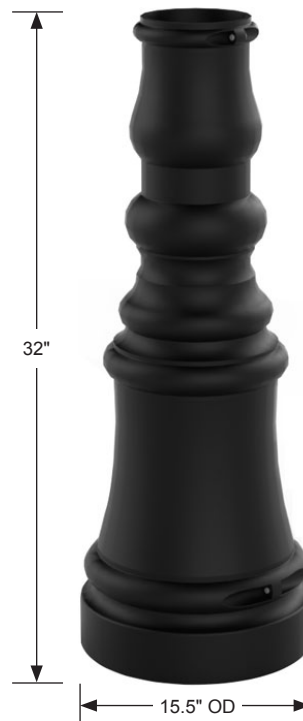

DPB Category: Pathway, or Residential projects.

Base Material: Two-piece clamshell base. Marine grade copper free aluminum base. Base plate in 9" or 12" SQ. Measures 32" tall x 15.5" wide.

Finish: 5 mils rich textured powder coat finish. Custom color match, including Patina Verde and Weathered Brown.

Compatible Poles: Round Straight Steel (**RSSP**) or Round Straight Aluminum (**RSAP**) poles in 4", 5" or 6" OD in 7 or 11 gauge. Consult factory for fluted options.

Project Name:

Type:

DPB-800 ORDERING GUIDE

Cat#	Pole Dimension	Color
Decorative Pole Base 800 (DPB-800)	4" Round (4R)	Bronze Textured (BRZ)
	5" Round (5R)	White Textured (WHT)
	6" Round (6R)	Smooth White Gloss (SWT)
		Silver Metallic (SVR)
		Black Textured (BLK)
		Smooth Black Gloss (SBK)
		Graphite Textured (GPH)
		Grey Textured (GRY)
		Green Textured (GRN)
		Hunter Green Textured (HGN)
Custom (CS)		