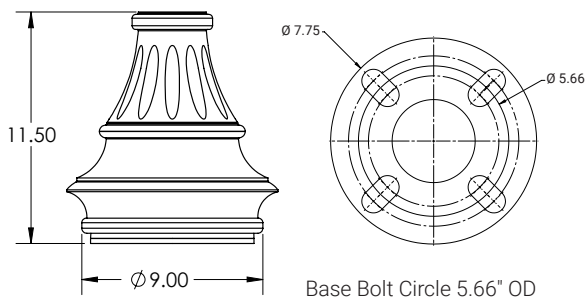

DPB Category: Pathway, or Residential projects.

Base Material: One-piece decorative cast aluminum base. Marine grade copper free aluminum base. Internal Removable Base Plate. Base bolt circle 5.66" OD. Measures 11.5" tall x 9" OD wide. 5/8" x 24" Anchor Bolts.

Finish: 5 mils rich textured powder coat finish. Custom color match, including Patina Verde and Weathered Brown.

Compatible Poles: Round Straight Aluminum (**RSAP**) poles in 3" OD in 7 or 11 gauge. Max 10' mounting height. Consult factory for fluted options.

Project Name:

Type:

DPB-600 ORDERING GUIDE

Cat#	Pole Dimension	Pole Length	Color
Decorative Pole Base 600 (DPB-600)	3" Round (3R)	6' (6)	Bronze Textured (BRZ)
		8' (8)	White Textured (WHT)
		10' (10)	Smooth White Gloss (SWT)
			Silver Metallic (SVR)
			Black Textured (BLK)
			Smooth Black Gloss (SBK)
			Graphite Textured (GPH)
			Grey Textured (GRY)
			Green Textured (GRN)
			Hunter Green Textured (HGN)
			Custom (CS)