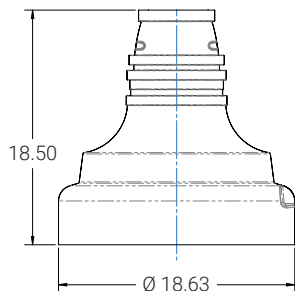

DPB Category: Roadway, Residential, or Commercial projects.

Base Material: Two-piece decorative cast aluminum base. Marine grade copper free aluminum base. Base plate in 9" or 12" SQ. Measures 18.5" tall x 18.63" OD wide.

Finish: 5 mils rich textured powder coat finish. Custom color match, including Patina Verde and Weathered Brown.

Compatible Poles: Round Straight Steel (**RSSP**) or Round Straight Aluminum (**RSAP**) poles in 4", or 5" OD in 7 or 11 gauge. Consult factory for fluted options.

Project Name:

Type:

DPB-500 ORDERING GUIDE

Cat#	Pole Dimension	Color
Decorative Pole Base 500 (DPB-500)	4" Round (4R)	Bronze Textured (BRZ)
	5" Round (5R)	White Textured (WHT)
		Smooth White Gloss (SWT)
		Silver Metallic (SVR)
		Black Textured (BLK)
		Smooth Black Gloss (SBK)
		Graphite Textured (GPH)
		Grey Textured (GRY)
		Green Textured (GRN)
		Hunter Green Textured (HGN)
		Custom (CS)