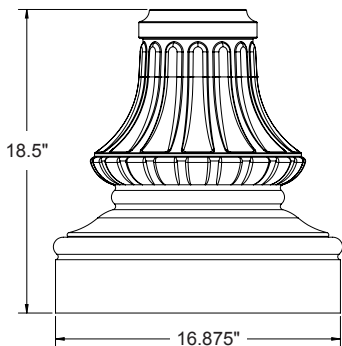

DPB Category: Pathway, or Residential projects.

Base Material: Two-piece decorative cast aluminum base. Marine grade copper free aluminum. Measures 18.5" tall x 16.875" OD wide. Base plate 9" SQ.

Finish: 5 mils rich textured powder coat finish. Custom color match, including Patina Verde and Weathered Brown.

Compatible Poles: Round Straight Steel (**RSSP**) or Round Straight Aluminum (**RSAP**) poles in 4", or 5" OD in 7 or 11 gauge. Consult factory for fluted options.

Project Name:

Type:

DPB-400 ORDERING GUIDE

Cat#	Pole Dimension	Color
Decorative Pole Base 400 (DPB-400)	4" Round (4R)	Bronze Textured (BRZ)
	5" Round (5R)	White Textured (WHT)
		Smooth White Gloss (SWT)
		Silver Metallic (SVR)
		Black Textured (BLK)
		Smooth Black Gloss (SBK)
		Graphite Textured (GPH)
		Grey Textured (GRY)
		Green Textured (GRN)
		Hunter Green Textured (HGN)
		Custom (CS)