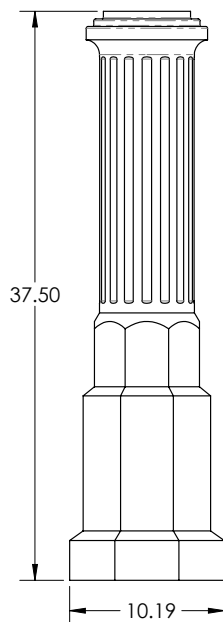

DPB Category: Roadway, Residential or Commercial projects.

Base Material: Two-piece decorative cast aluminum base. Marine grade copper free aluminum. Measures 37.5" T x 10.19" W. Base plate 9" OD (7.25" max BC).

Finish: 5 mils rich textured powder coat finish. Custom color match available upon request, including Patina Verde and Weathered Brown.

Compatible Poles: Round Straight Steel (**RSSP**) or Round Straight Aluminum (**RSAP**) poles in 4", or 5" OD in 7 or 11 gauge. Consult factory for fluted options.

Project Name:

Type:

DPB-300 ORDERING GUIDE

Cat#	Pole Dimension	Color
Decorative Pole Base 300 (DPB-300)	4" Round (4R)	Bronze Textured (BRZ)
	5" Round (5R)	White Textured (WHT)
		Smooth White Gloss (SWT)
		Silver Metallic (SVR)
		Black Textured (BLK)
		Smooth Black Gloss (SBK)
		Graphite Textured (GPH)
		Grey Textured (GRY)
		Green Textured (GRN)
		Hunter Green Textured (HGN)
		Custom (CS)