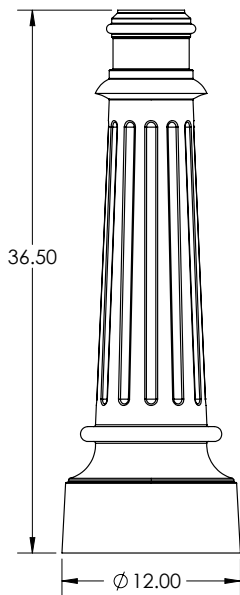

DPB Category: Pathway, Residential or Commercial projects.

Base Material: Two-piece decorative cast aluminum. Marine grade copper-free aluminum. Base measures 36.5" tall x 12" OD wide. *Pole base plate must be 10.75" Round; consult with factory if otherwise.*

Finish: 3-5 mils rich textured powder coat finish. Custom color match, including Patina Verde and Weathered Brown.

Compatible Poles: Round Straight Steel (**RSSP**) or Round Straight Aluminum (**RSAP**) poles in 4", or 5" OD in 7 or 11 gauge. Consult factory for fluted options.

Project Name:

Type:

DPB-200 ORDERING GUIDE

Cat#	Pole Dimension	Color
Decorative Pole Base 200 (DPB-200)	4" Round (4R)	Bronze Textured (BRZ)
	5" Round (5R)	White Textured (WHT)
		Smooth White Gloss (SWT)
		Silver Metallic (SVR)
		Black Textured (BLK)
		Smooth Black Gloss (SBK)
		Graphite Textured (GPH)
		Grey Textured (GRY)
		Green Textured (GRN)
		Hunter Green Textured (HGN)
		Custom (CS)