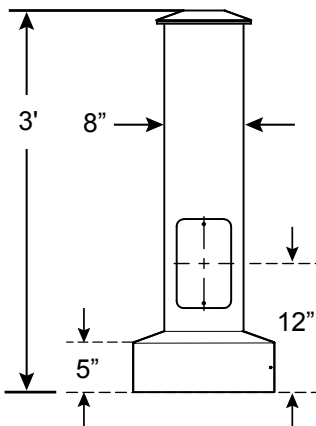

DPB Category: Roadway, Residential, or Commercial projects.

Base Material: One-piece decorative cast aluminum base. Marine grade copper free aluminum base. Base plate in 14" SQ. Measures 36" tall x 8" OD wide. Requires 1" X 36"

Finish: 5 mils rich textured powder coat finish. Custom color match, including Patina Verde and Weathered Brown.

Compatible Poles: Round Straight Steel (RSSP) or Round Straight Aluminum (RSAP) poles in 4" or 5" OD in 7 or 11 gauge. Consult factory for fluted options.

Requires 1" X 36" Anchor Bolts.

Project Name:

Type:

DPB-1400 ORDERING GUIDE

Cat#	Pole Dimension	Color
Decorative Pole Base 1400 (DPB-1400)	4" Square (4S)	Bronze Textured (BRZ)
	5" Square (5S)	White Textured (WHT)
	6" Square (5S)	Smooth White Gloss (SWT)
		Silver Metallic (SVR)
		Black Textured (BLK)
		Smooth Black Gloss (SBK)
		Graphite Textured (GPH)
		Grey Textured (GRY)
		Green Textured (GRN)
		Hunter Green Textured (HGN)
Custom (CS)		