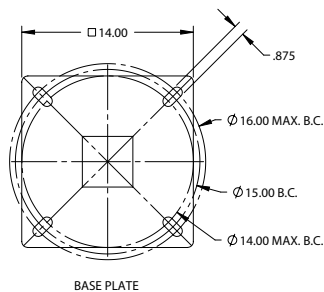

DPB Category: Roadway, Residential, or Commercial projects.

Base Material: One-piece decorative cast aluminum base. Marine grade copper free aluminum base. Base plate in 14" SQ. Measures 36" tall x 8" OD wide. Requires 1" X 36"

Finish: 5 mils rich textured powder coat finish. Custom color match, including Patina Verde and Weathered Brown.

Compatible Poles: Round Straight Steel (RSSP) or Round Straight Aluminum (RSAP) poles in 4" or 5" OD in 7 or 11 gauge. Consult factory for fluted options.

Requires 1" X 36" Anchor Bolts.

Project Name:

Type:

DPB-1400 ORDERING GUIDE

Cat#	Pole Dimension	Color
Decorative Pole Base 1400 (DPB-1400)	4" Square (4S)	Bronze Textured (BRZ)
	5" Square (5S)	White Textured (WHT)
	6" Square (5S)	Smooth White Gloss (SWT)
		Silver Metallic (SVR)
		Black Textured (BLK)
		Smooth Black Gloss (SBK)
		Graphite Textured (GPH)
		Grey Textured (GRY)
		Green Textured (GRN)
		Hunter Green Textured (HGN)
Custom (CS)		