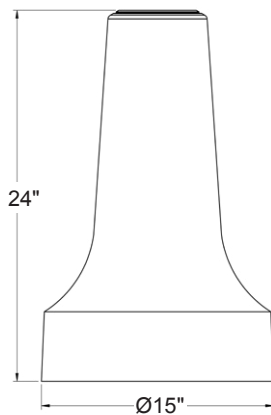

DPB Category: Roadway, Residential, or Commercial projects.

Base Material: Two-piece decorative cast aluminum base. Marine grade copper free aluminum base. Base plate in 9" SQ. Measures 24" tall x 15" OD wide.

Finish: 5 mils rich textured powder coat finish. Custom color match, including Patina Verde and Weathered Brown.

Compatible Poles: Round Straight Steel (RSSP) or Round Straight Aluminum (RSAP) poles in 4" or 5" OD in 7 or 11 gauge. Consult factory for fluted options.

Project Name:

Type:

DPB-1300 ORDERING GUIDE

Cat#	Pole Dimension	Color
Decorative Pole Base 1300 (DPB-1300)	4" Round (4R)	Bronze Textured (BRZ)
	5" Round (5R)	White Textured (WHT)
		Smooth White Gloss (SWT)
		Silver Metallic (SVR)
		Black Textured (BLK)
		Smooth Black Gloss (SBK)
		Graphite Textured (GPH)
		Grey Textured (GRY)
		Green Textured (GRN)
		Hunter Green Textured (HGN)
		Custom (CS)