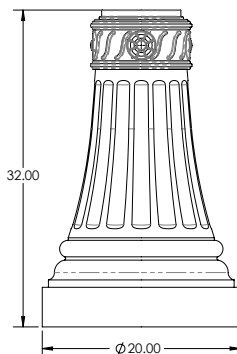

DPB Category: Pathway, Residential or Commercial projects.

Base Material: Two-piece decorative cast aluminum. Marine grade copper-free. Base plate 9" or 12" SQ. Measures 32" tall x 20" OD wide.

Finish: 3-5 mils rich textured powder coat finish. Custom color match, including Patina Verde and Weathered Brown.

Compatible Poles: Round Straight Steel (**RSSP**) or Round Straight Aluminum (**RSAP**) poles in 4", 5", 6", or 7" OD in 7 or 11 gauge. Round Tapered Steel (**RTSP**) or Round Tapered Aluminum (**RTAP**) poles in 8" OD maximum in 7 or 11 gauge. Consult factory for fluted options.

Project Name:

Type:

DPB-100 ORDERING GUIDE

| Cat# | Pole Dimension | Color |
|--|---|---------------------------------------|
| Decorative Pole Base 100 (DPB-100) | 4" Round (4R) | Bronze Textured (BRZ) |
| | 5" Round (5R) | White Textured (WHT) |
| | 6" Round (6R) | Smooth White Gloss (SWT) |
| | 7" Round (7R) | Silver Metallic (SVR) |
| | 8" Round (8R) | Black Textured (BLK) |
| | Tapered (T) Factory Calculated 8" Max | Smooth Black Gloss (SBK) |
| | | Graphite Textured (GPH) |
| | | Grey Textured (GRY) |
| | | Green Textured (GRN) |
| | | Hunter Green Textured (HGN) |
| | | Custom (CS) |