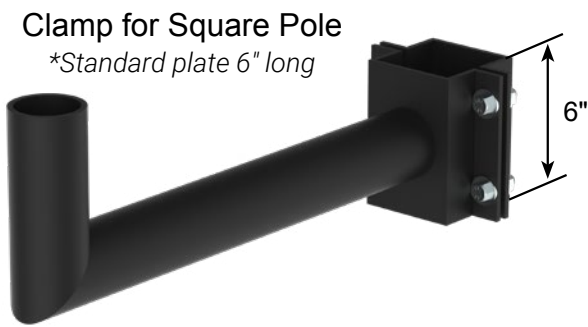

Bull Horn Arms are constructed of 2-3/8" OD (11G) steel tubing and are available at 10", 14" or 24" lengths. Bull Horn Pole Mounted Top (BH-PMT) arms are welded as one piece, ready to slip over a round pole or tenon with black plastic snap-in end

caps. Bull Horn Pole Mounted Clamped arms (BH-PMC) can be installed onto round or square poles, secured with 3/8" stainless steel Allen Set Screws. Consult with factory for a custom configuration. Hardware not included.

## NOTES:

1. Welded as whole piece Arm + Adaptor
2. Allows Mid-Pole Mounting
3. Can not be Mounted Over a Pole

701 Kingshill Place, Carson, CA 90746  
Call US Today (310) 341-2037

nslighting.com

Bull Horn Pole Mounted Top (Double 180°)  
**BH-PMT**