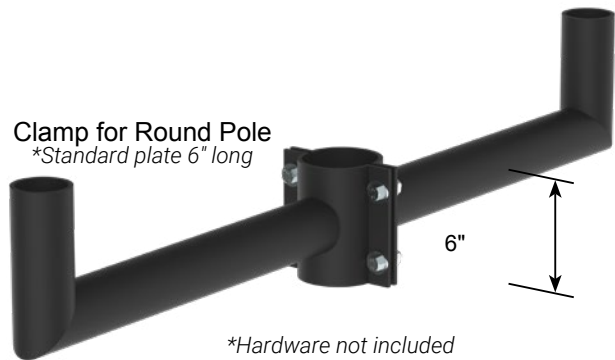

Clamp for Round Pole
*Standard plate 6" long

*Hardware not included

Bull Horn Pole Mounted Clamp
BH-PMC

EPA	SINGLE	DOUBLE
10"	.35	.60
14"	.41	.70
24"	.58	1.04