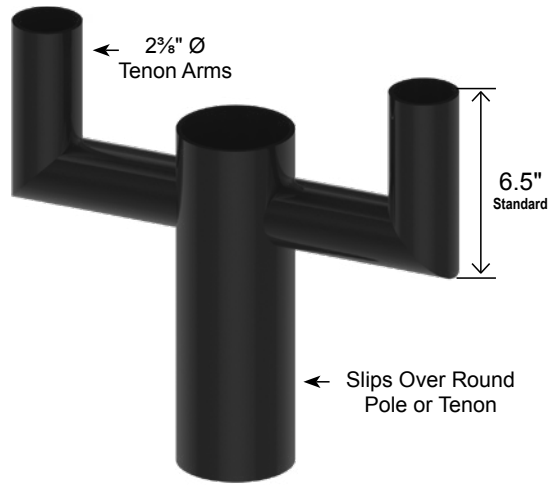

Bull Horn Pole Mounted Top (Double 180°)
BH-PMT