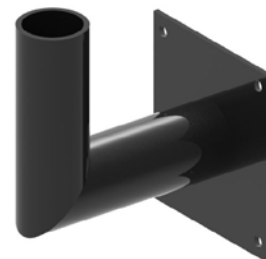

Bull Horn Wall Mount
BH-WM