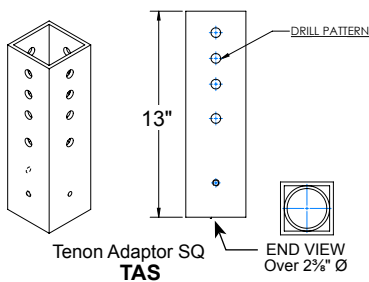

Our Adaptors are constructed of square or round steel tubing (11G) with a 2-3/8" OD tenon. Each adaptor is secured with 3/8" stainless steel Allen Set Screws and use black plastic snap-in

end caps. Consult factory for a custom configuration or other mounting options.