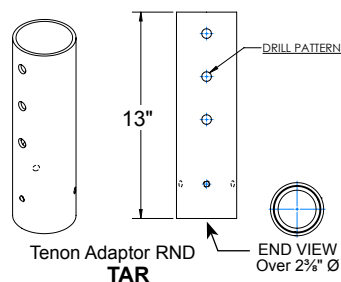

Our Adaptors are constructed of square or round steel tubing (11G) with a 2-3/8" OD tenon. Each adaptor is secured with 3/8" stainless steel Allen Set Screws and use black plastic snap-in

end caps. Consult factory for a custom configuration or other mounting options.

## TENON ADAPTOR ORDERING GUIDE

Cat#	Mounting	Color
Tenon Adaptor Square Over 2 <sup>3</sup> / <sub>8</sub> " OD tenon <b>(TAS)</b>	Single <b>(SGL)</b>	Bronze Textured <b>(BRZ)</b>
Tenon Adaptor Round Over 2 <sup>3</sup> / <sub>8</sub> " OD tenon <b>(TAR)</b>	Double 90° <b>(D90)</b>	White Textured <b>(WHT)</b>
	Double 180° <b>(D180)</b>	Smooth White Gloss <b>(SWT)</b>
	Triple 90° <b>(T90)</b>	Silver Metallic <b>(SVR)</b>
	Triple 120° <b>(T120) ●</b>	Black Textured <b>(BLK)</b>
	Quad <b>(QD)</b>	Smooth Black Gloss <b>(SBK)</b>
		Graphite Textured <b>(GPH)</b>
		Grey Textured <b>(GRY)</b>
		Green Textured <b>(GRN)</b>
		Hunter Green Textured <b>(HGN)</b>
		Custom <b>(CS)</b>