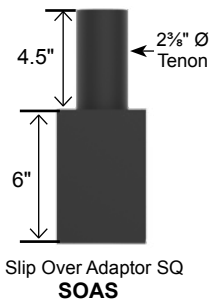

Our Adaptors are constructed of square or round steel tubing (11G) with a 2-3/8" OD tenon. Each adaptor is secured with 3/8" stainless steel Allen Set Screws and use black plastic snap-in

end caps. Consult factory for a custom configuration or other mounting options.

## ADAPTOR ORDERING GUIDE

Cat#	Pole Diameter	Color
Slip Over Adaptor Square <b>(SOAS)</b>	3" SQ <b>(3S)</b>	Bronze Textured <b>(BRZ)</b>
Slip Into Adaptor Square <b>(SIAS)</b>	3 1/2" SQ <b>(312S)</b>	White Textured <b>(WHT)</b>
	4" SQ <b>(4S)</b>	Smooth White Gloss <b>(SWT)</b>
	4 1/2" SQ <b>(412S)</b>	Silver Metallic <b>(SVR)</b>
	5" SQ <b>(5S)</b>	Black Textured <b>(BLK)</b>
	5 1/2" SQ <b>(512S)</b>	Smooth Black Gloss <b>(SBK)</b>
Slip Over Adaptor Round <b>(SOAR)</b>	2 3/8" OD <b>(238R)</b>	Graphite Textured <b>(GPH)</b>
Slip Into Adaptor Round <b>(SIAR)</b>	3" OD <b>(3R)</b>	Grey Textured <b>(GRY)</b>
	3 1/2" OD <b>(312R)</b>	Green Textured <b>(GRN)</b>
	4" OD <b>(4R)</b>	Hunter Green Textured <b>(HGN)</b>
	4 1/2" OD <b>(412R)</b>	Custom <b>(CS)</b>
	5" OD <b>(5R)</b>	
	5 1/2" OD <b>(512R)</b>	

## TENON ADAPTOR ORDERING GUIDE

Cat#	Mounting	Color
Tenon Adaptor Square Over 2 <sup>3</sup> / <sub>8</sub> " OD tenon <b>(TAS)</b>	Single <b>(SGL)</b>	Bronze Textured <b>(BRZ)</b>
Tenon Adaptor Round Over 2 <sup>3</sup> / <sub>8</sub> " OD tenon <b>(TAR)</b>	Double 90° <b>(D90)</b>	White Textured <b>(WHT)</b>
	Double 180° <b>(D180)</b>	Smooth White Gloss <b>(SWT)</b>
	Triple 90° <b>(T90)</b>	Silver Metallic <b>(SVR)</b>
	Triple 120° <b>(T120) ●</b>	Black Textured <b>(BLK)</b>
	Quad <b>(QD)</b>	Smooth Black Gloss <b>(SBK)</b>
		Graphite Textured <b>(GPH)</b>
		Grey Textured <b>(GRY)</b>
		Green Textured <b>(GRN)</b>
		Hunter Green Textured <b>(HGN)</b>
		Custom <b>(CS)</b>