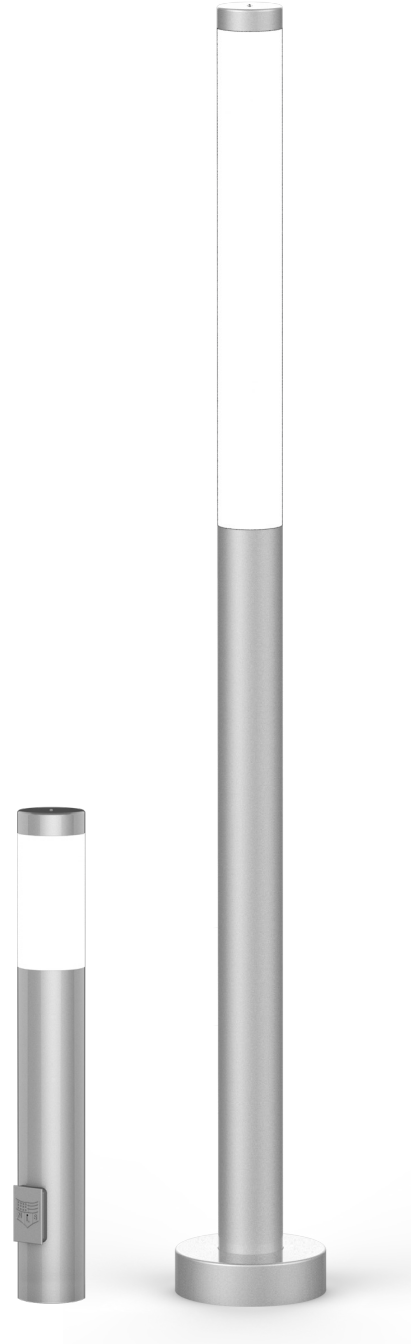

LED WATTAGE CHART

	16L
400 milliamps	21w
530 milliamps	25w
700 milliamps	33w

The Lira Light Column RGBW LED color changing (via Wireless Remote Control) column luminaire blends beauty, design, color and expression into a single powerful luminaire. Color rotations are Red, Green, Blue, and White. Color temperatures for pure White are now available in Warm (3000K), Neutral (4000K) and Cool (5000K) lumens.

Enjoy creating various lighting effects for all different applications or can be continuous warm, neutral, or cool white for an even glow.

The standard heights of the Lira Light Column can range from 3 to 17 feet. Each column uses an acrylic lens, which is reinforced by integral tubing that creates a wireway for connection of top side and bottom side LEDs. Optional shields for lenses are available.

Project Name:

Type:

LIRA LIGHT COLUMN ORDERING GUIDE

Cat#	Light Dist.	Wattage / Lens Ht.	Kelvin	Volts	Base Height
Lira Light Column 6" OD (LIR-6)	Symmetric (SYM)	22W / 1' Lens (22)	3000K, 70 CRI (30K7)	120-277 (UNV)	2' (2)
Lira Light Column 8" OD (LIR-8)		44W / 2' Lens (44)	4000K, 70 CRI (40K7)	347-480 (HV)	4' (4)
		66W / 3' Lens (66)	5000K, 70 CRI (50K7)		6' (6)
		88W / 4' Lens (88)	RGBW ^① (RGB)		7' (7)
		110W / 5' Lens (110)			8' (8)
					10' (10)
					12' (12) ^②

**BASE PLATE,
ALUM. 6061-T6 ALLOY**

Lira is available as short as 3 feet and up to 17 feet tall

Note: Lira Light Columns with a base 3' and under will come with an internal base plate which will be secured with set screws. Bases 4' and up will come with an attached external base plate and Round Base Cover