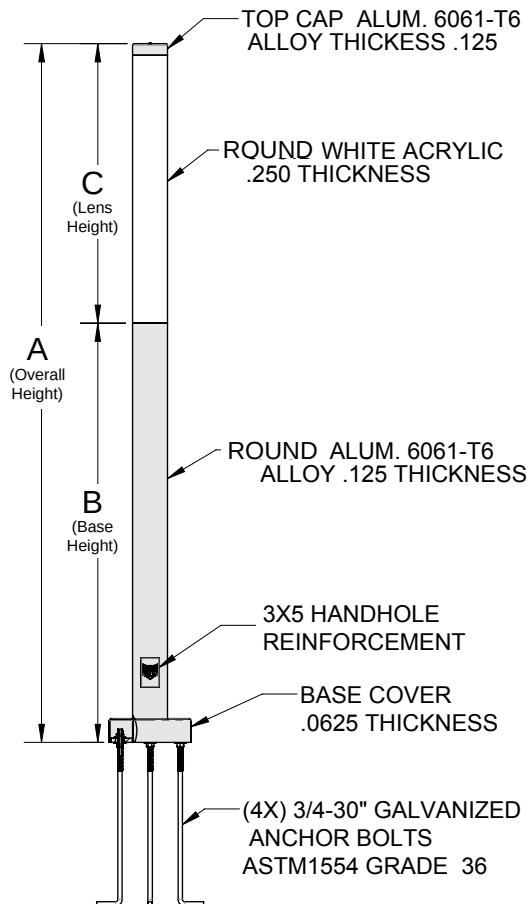

The standard heights of the Lira Light Column can range from 3 to 17 feet. Its column uses a polycarbonate lens, which is reinforced by integral tubing that creates a wireway for connection of top side and bottom side LEDs. Optional shields for lenses are available.

## PRODUCT DIMENSIONS

LIRA LIGHT COLUMN - LUMEN DATA CHART			
PART NUMBER	LUMENS	Lm/W	WATTS
LIR-X-SYM-22-30K	2863	130	22
LIR-X-SYM-22-40K	2892	131	22
LIR-X-SYM-22-50K	3037	138	22
LIR-X-SYM-44-30K	5726	130	44
LIR-X-SYM-44-40K	5784	131	44
LIR-X-SYM-44-50K	6073	138	44
LIR-X-SYM-66-30K	8590	130	66
LIR-X-SYM-66-40K	8676	131	66
LIR-X-SYM-66-50K	9110	138	66
LIR-X-SYM-88-30K	11453	130	88
LIR-X-SYM-88-40K	11568	131	88
LIR-X-SYM-88-50K	12147	138	88
LIR-X-SYM-110-30K	14316	130	110
LIR-X-SYM-110-40K	14461	131	110
LIR-X-SYM-110-50K	15184	138	110

DIMENSION	LIR-6	LIR-8
<b>A</b>	3-14 FT	3-17 FT
<b>B</b>	2-10 FT	2-12 FT
<b>C</b>	1-4 FT	1-5 FT

LIRA is available as short as 3 feet and up to 17 feet tall