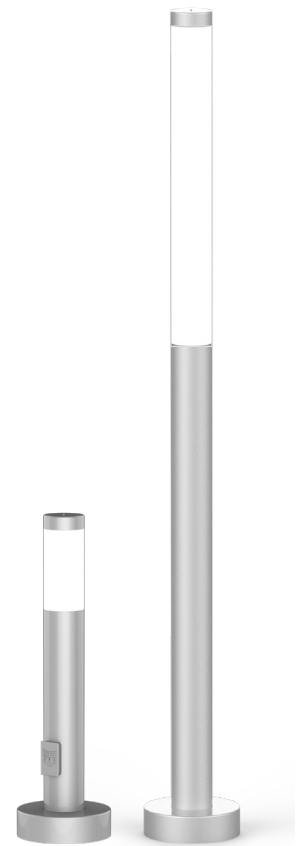

PRODUCT SPECIFICATIONS

Housing: Aluminum Housing 600 Series

LED: Lumileds Luxeon MX. CRI 70

Optics: Symmetrical

Watts: 22-110

Driver: 0-10V Dimming driver as standard by Philips Advance

THD @ Max Load < 15%

Power Factor @ Max Load < 0.95

Kelvin: 3000, 4000, 5000, or RGBW

Finish: 5 mils Powder Coat

Warranty: Standard Warranty is 5 years for Driver and LEDs

PRODUCT DIMENSIONS

LIRA LIGHT COLUMN - LUMEN DATA CHART			
PART NUMBER	LUMENS	Lm/W	WATTS
LIR-X-SYM-22-30K	2863	130	22
LIR-X-SYM-22-40K	2892	131	22
LIR-X-SYM-22-50K	3037	138	22
LIR-X-SYM-44-30K	5726	130	44
LIR-X-SYM-44-40K	5784	131	44
LIR-X-SYM-44-50K	6073	138	44
LIR-X-SYM-66-30K	8590	130	66
LIR-X-SYM-66-40K	8676	131	66
LIR-X-SYM-66-50K	9110	138	66
LIR-X-SYM-88-30K	11453	130	88
LIR-X-SYM-88-40K	11568	131	88
LIR-X-SYM-88-50K	12147	138	88
LIR-X-SYM-110-30K	14316	130	110
LIR-X-SYM-110-40K	14461	131	110
LIR-X-SYM-110-50K	15184	138	110

DIMENSION	LIR-6	LIR-8
A	3-14 FT	3-17 FT
B	2-10 FT	2-12 FT
C	1-4 FT	1-5 FT

LIRA is available as short as 3 feet and up to 17 feet tall