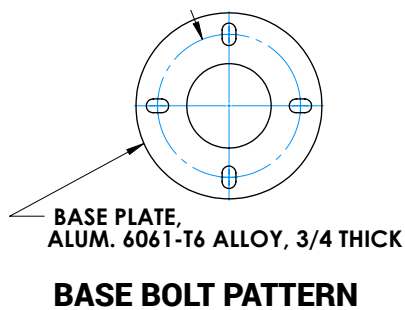

PRODUCT SPECIFICATIONS

Housing: Aluminum Housing 600 Series

LED: Lumileds Luxeon MX. CRI 70

Optics: Symmetrical

Watts: 22-110

Driver: 0-10V Dimming driver as standard by Philips Advance

THD @ Max Load < 15%

Power Factor @ Max Load < 0.95

Kelvin: 3000, 4000, 5000, or RGBW

Finish: 5 mils Powder Coat

Warranty: Standard Warranty is 5 years for Driver and LEDs

PRODUCT DIMENSIONS

LIRA LIGHT COLUMN - LUMEN DATA CHART			
PART NUMBER	LUMENS	Lm/W	WATTS
LIR-X-SYM-22-30K	2863	130	22
LIR-X-SYM-22-40K	2892	131	22
LIR-X-SYM-22-50K	3037	138	22
LIR-X-SYM-44-30K	5726	130	44
LIR-X-SYM-44-40K	5784	131	44
LIR-X-SYM-44-50K	6073	138	44
LIR-X-SYM-66-30K	8590	130	66
LIR-X-SYM-66-40K	8676	131	66
LIR-X-SYM-66-50K	9110	138	66
LIR-X-SYM-88-30K	11453	130	88
LIR-X-SYM-88-40K	11568	131	88
LIR-X-SYM-88-50K	12147	138	88
LIR-X-SYM-110-30K	14316	130	110
LIR-X-SYM-110-40K	14461	131	110
LIR-X-SYM-110-50K	15184	138	110

DIMENSION	LIR-6	LIR-8
A	3-14 FT	3-17 FT
B	2-10 FT	2-12 FT
C	1-4 FT	1-5 FT

LIRA is available as short as 3 feet and up to 17 feet tall