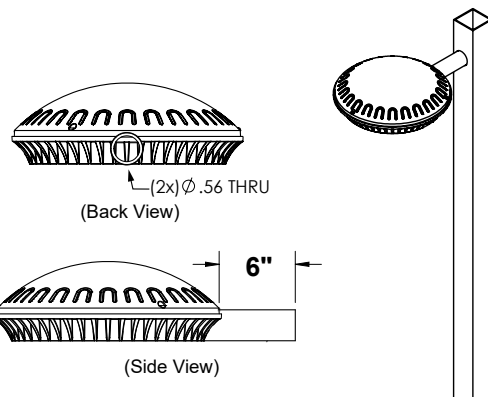

PRODUCT DIMENSIONS

LEGACY - LUMEN DATA CHART					
PART NUMBER	T3 LUMENS	L/W	T5 LUMENS	L/W	Watts
LEG-1-16L-35-30K	1890	105	1998	111	18
LEG-1-16L-35-40K	1980	110	2052	114	18
LEG-1-16L-35-50K	2070	115	2124	118	18
LEG-1-16L-53-30K	2940	105	3108	111	28
LEG-1-16L-53-40K	3080	110	3192	114	28
LEG-1-16L-53-50K	3220	115	3304	118	28
LEG-1-32L-35-30K	3465	105	3663	111	33
LEG-1-32L-35-40K	3630	110	3762	114	33
LEG-1-32L-35-50K	3795	115	3894	118	33
LEG-1-32L-53-30K	5670	105	5994	111	54
LEG-1-32L-53-40K	5940	110	6156	114	54
LEG-1-32L-53-50K	6210	115	6372	118	54
LEG-1-48L-35-30K	5355	105	5661	111	51
LEG-1-48L-35-40K	5610	110	5814	114	51
LEG-1-48L-35-50K	5865	115	6018	118	51
LEG-1-48L-53-30K	8400	105	8880	111	80
LEG-1-48L-53-40K	8800	110	9120	114	80
LEG-1-48L-53-50K	9200	115	9440	118	80
LEG-1-64L-35-30K	6930	105	7326	111	66
LEG-1-64L-35-40K	7260	110	7524	114	66
LEG-1-64L-35-50K	7590	115	7788	118	66
LEG-1-64L-53-30K	10710	105	11322	111	102
LEG-1-64L-53-40K	11220	110	11628	114	102
LEG-1-64L-53-50K	11730	115	12036	118	102

* DLC approval may not apply to all configurations.

DesignLights Consortium (DLC) qualified Product. Some configurations of this product family may not be DesignLights Consortium (DLC) listed, please refer to the DLC qualified products list to confirm listed configurations. <http://www.designlights.org>

DIMENSION	LEG-1
A	17.375 in
B	25.5 in
C	14 in

EPA	
SINGLE	1.82

LEG-1 MAF